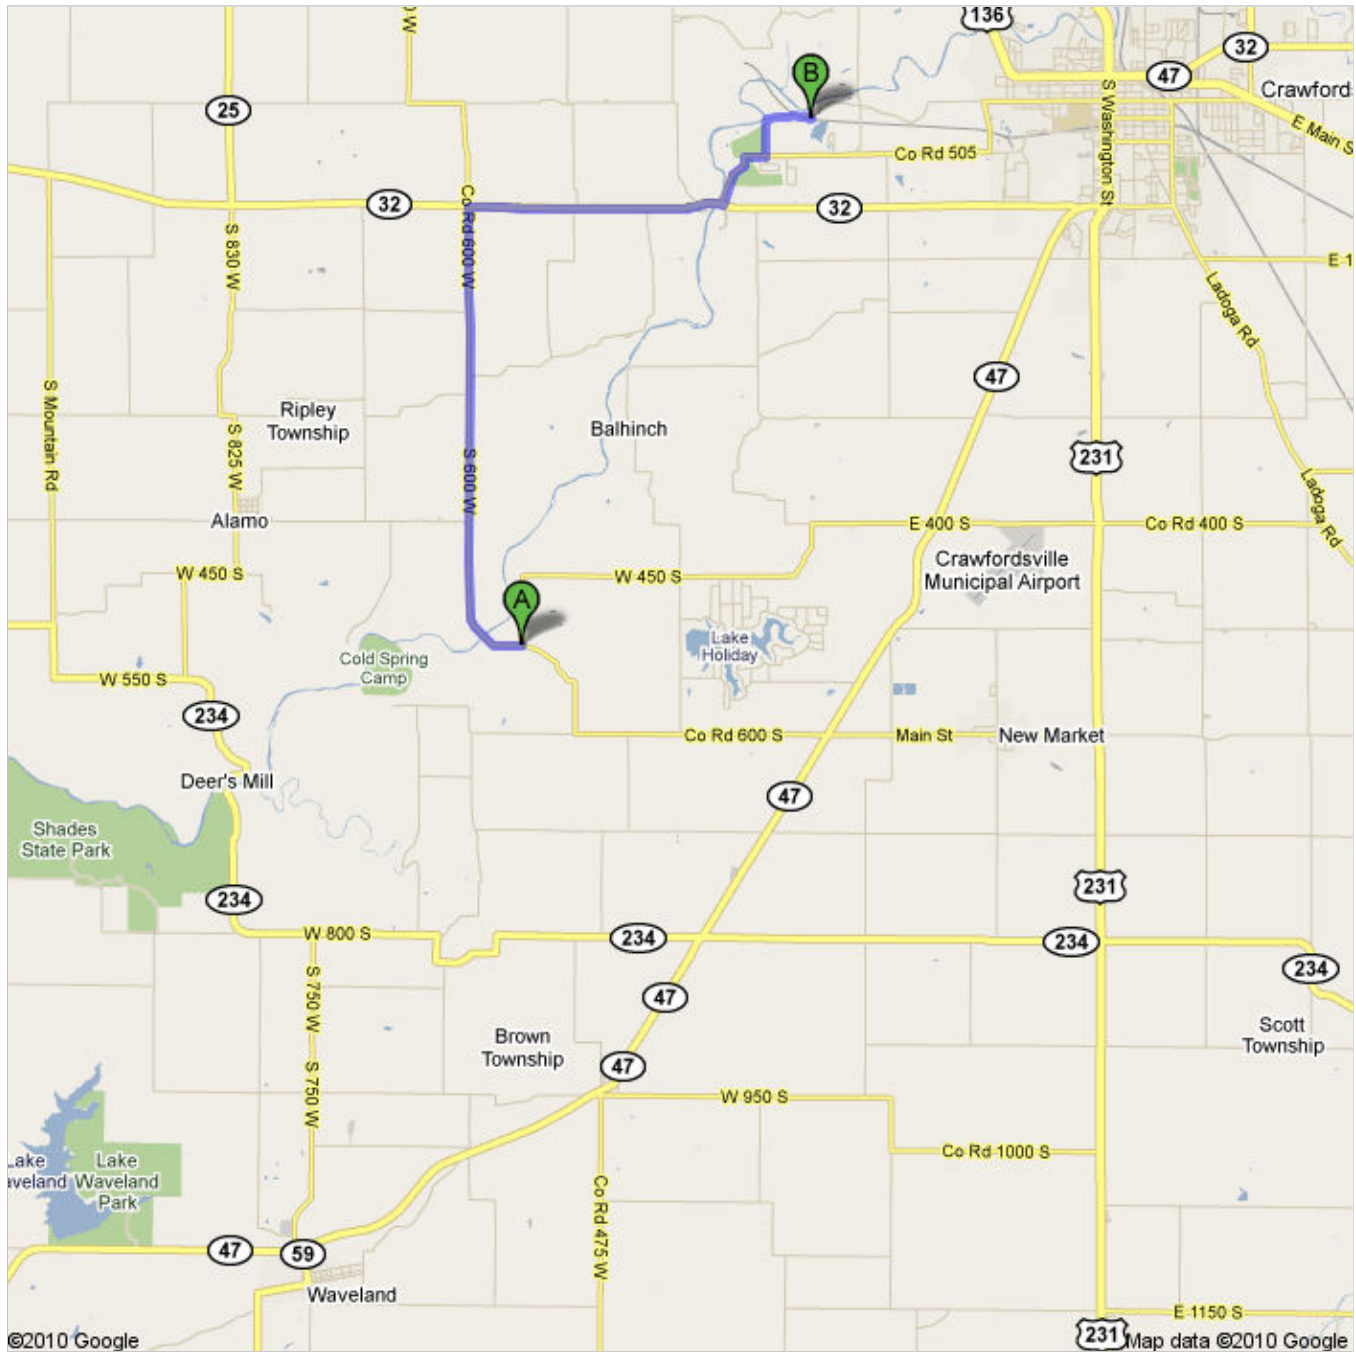

Directions to Rock River Ridge Rd, Crawfordsville, IN 47933
8.4 mi – about 15 mins

Save trees. Go green!
Download Google Maps on your phone at google.com/gmm

 Davis Bridge Rd, Crawfordsville, IN 47933

-
- | | |
|---|---------------------------|
| 1. Head west on Davis Bridge Rd | go 0.4 mi
total 0.4 mi |
| 2. Continue onto S 600 W/Co Rd 600 W
About 7 mins | go 4.1 mi
total 4.5 mi |
|  3. Turn right at IN-32 E
About 3 mins | go 2.4 mi
total 6.9 mi |
|  4. Turn left at Country Club Rd
About 1 min | go 0.5 mi
total 7.5 mi |
|  5. Take the 1st right to stay on Country Club Rd | go 0.2 mi
total 7.7 mi |
|  6. Take the 1st left onto Rock River Ridge Rd
About 2 mins | go 0.8 mi
total 8.4 mi |

 Rock River Ridge Rd, Crawfordsville, IN 47933

These directions are for planning purposes only. You may find that construction projects, traffic, weather, or other events may cause conditions to differ from the map results, and you should plan your route accordingly. You must obey all signs or notices regarding your route.

Map data ©2010 Google

Directions weren't right? Please find your route on maps.google.com and click "Report a problem" at the bottom left.